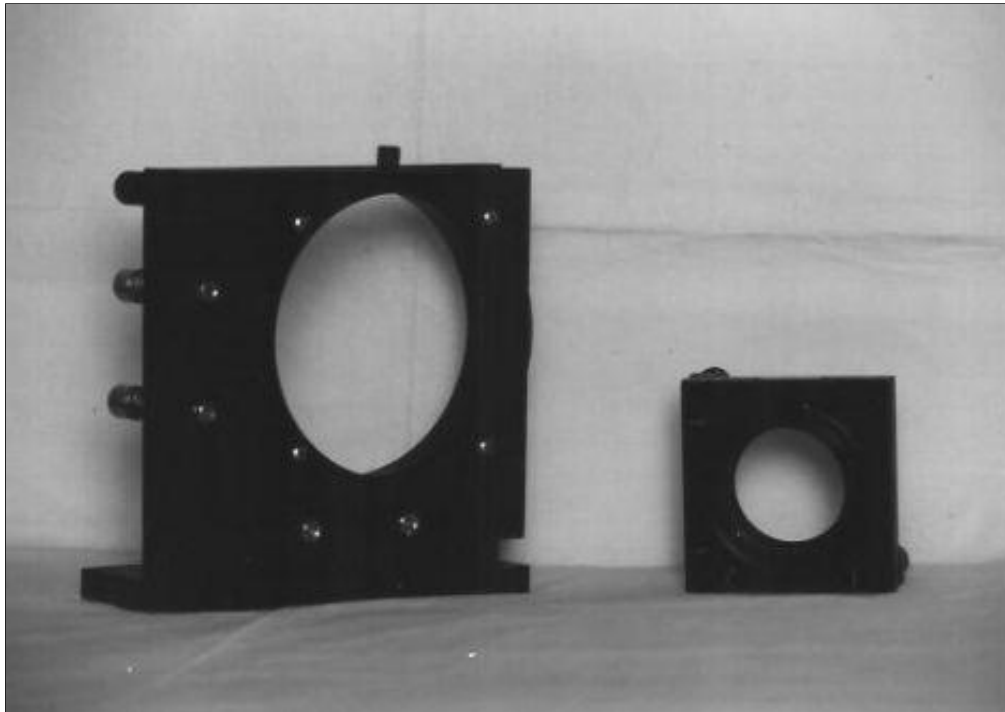

- excellent positioning
- two-axis tilt
- angle range of 8 degrees
- precision SS screws for smooth adjustment
- optional triple adjustment drive provides translation
- mirror diameters upto 200 mm (to be specified)
- bracket or post mounting with M6 mounting thread
- optional micrometer drive