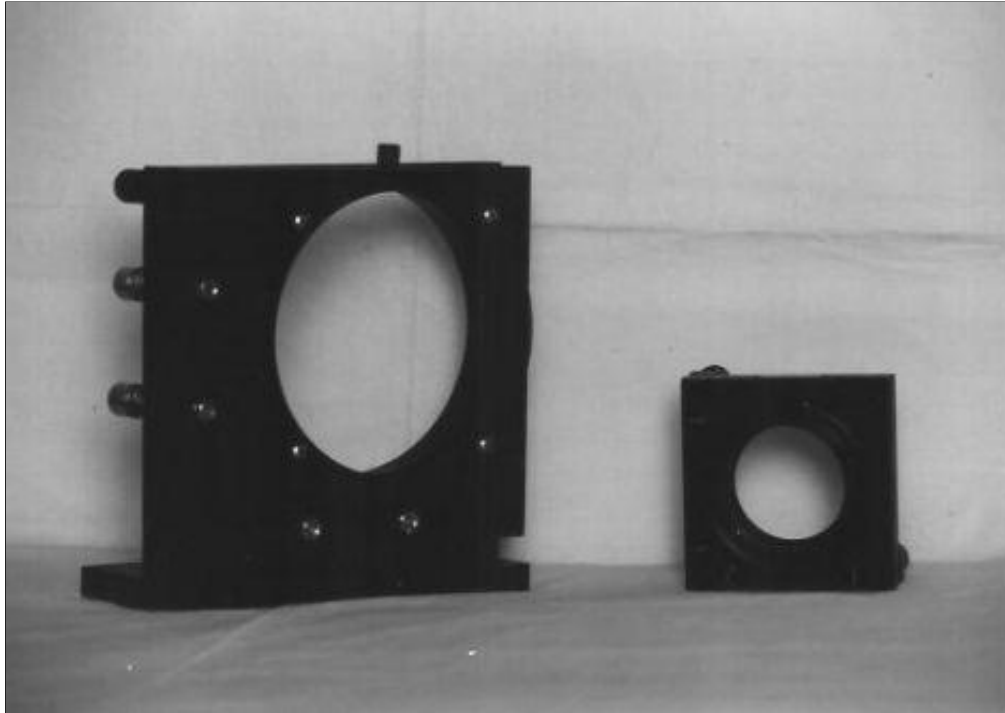

## **PRECISION MIRROR MOUNT - KINEMATIC MODEL HMH-4**

- excellent positioning
- two-axis tilt
- angle range of 8 degrees
- precision SS screws for smooth adjustment
- optional triple adjustment drive provides translation
- mirror diameters upto 200 mm (to be specified)
- bracket or post mounting with M6 mounting thread
- optional micrometer drive